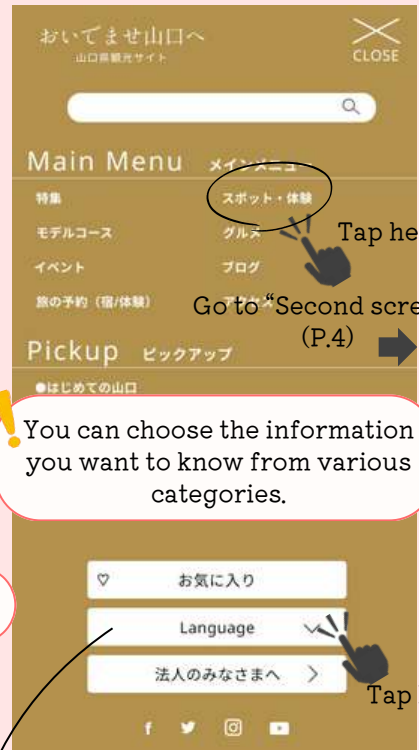

Icon Explanation

Tap here

Tap the screen.

Scroll up

Move your finger from the bottom to the top of the screen.

Recommendations

It describes the website's recommendations.

The important part

It contains an important explanation.

Contents

1. Sightseeing P3
Enjoy Yamaguchi
2. Volunteer P5
Get involved with the community
3. Work P7
Find a job
4. Local Events P9
Interact with local people
5. Health P11
Lead a healthy lifestyle
6. How to gather information P13
Search by yourself
7. A collection of useful tools for searching · Japanese class P16
Learn Japanese

Oidemase Yamaguchi-e Yamaguchi Prefecture Travel Site

This website introduces famous tourist spots, local cuisine, and other attractions in Yamaguchi.

--- When you want to look up sightseeing spots in Yamaguchi ---

1 First screen

Click the three lines in the top-right corner to view the table of contents.

Tap here

Go to "Second screen"
(P.4)

You can choose the information you want to know from various categories.

You can check the information on SNS.