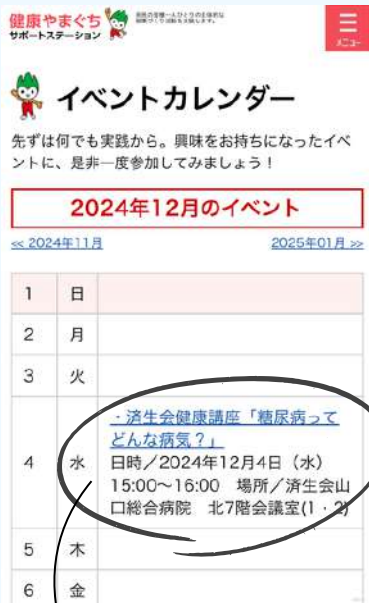

Tap the three lines in the upper right corner to see the table of contents.

Scroll down for information on sports and culture classes.

Tap "イベントカレンダー"

Let's find a class you'd like to try!

Calendar

イベント・スクールカレンダー

You can search by date.

Kenko Yamaguchi Support Station

This site introduces information about healthcare events in Yamaguchi.

1 First Screen

2 Second Screen

You can see a healthcare events calendar.

Check the healthcare events!
If you click here,
you can see the detailed
information on these events!